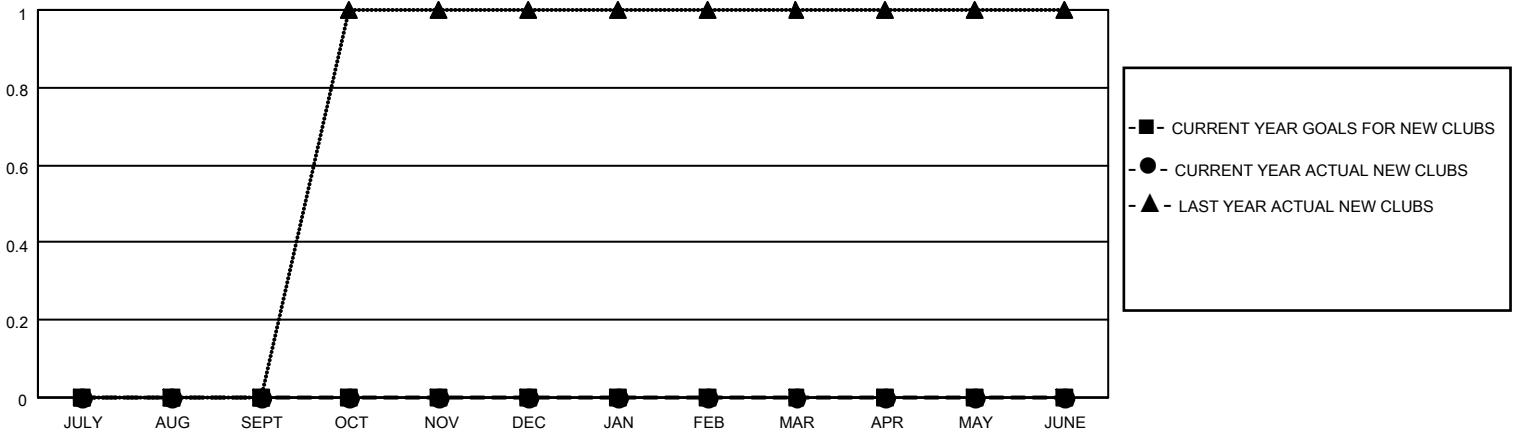

MONTHLY MEMBERSHIP PROGRESS REPORT

LOCATION CZECH REPUBLIC

District 122

Results as of: 11/30/2021

Clubs			
RESULTS FOR 2021-2022			
QUARTER	NEW CLUB GOAL	NEW CLUBS	DROPPED CLUBS
JULY/AUG/SEPT	0	0	1
OCT/NOV/DEC	0	0	0
JAN/FEB/MAR	0	0	0
APR/MAY/JUNE	0	0	0

Members			
RESULTS FOR 2021-2022			
QUARTER	MEMBER GROWTH NET GOAL	MEMBER GROWTH ACTUAL	DROPPED MEMBERS ACTUAL (including transfers)
JULY/AUG/SEPT	10	4	23
OCT/NOV/DEC	10	3	10
JAN/FEB/MAR	5	0	0
APR/MAY/JUNE	10	0	0

GOALS AND ACTUAL NEW CLUBS CUMULATIVE