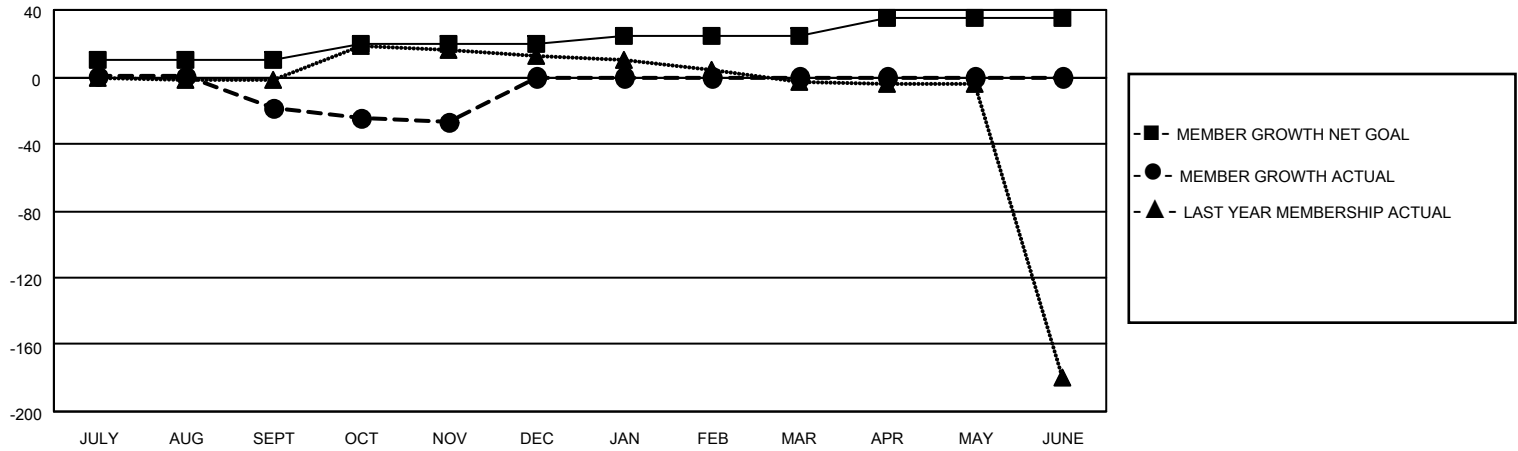

GOALS AND ACTUAL MEMBERS CUMULATIVE

DROPPED CLUBS: 1	5 CLUBS OF 39 ADDED 1 OR MORE NEW MEMBERS	<u>GENDER DISTRIBUTION</u> MALE 495 (72.90%) FEMALE 184 (27.10%) NON BINARY 0 (0.00%) PREFER NOT TO ANSWER 0 (0.00%)
<u>DROPPED MEMBERS</u> <table style="width: 100%; border-collapse: collapse;"> <tr> <td style="width: 80%;">DECEASED</td> <td style="text-align: right;">1</td> </tr> <tr> <td>CLUB CANCELLED</td> <td style="text-align: right;">21</td> </tr> <tr> <td>OTHER</td> <td style="text-align: right;">11</td> </tr> <tr> <td style="border-top: 1px solid black;">TOTAL</td> <td style="text-align: right; border-top: 1px solid black;">33</td> </tr> </table>	CLICK HERE FOR CUMULATIVE MEMBERSHIP DATA	<table style="width: 100%; border-collapse: collapse;"> <tr> <td style="width: 80%;">TOTAL FAMILY UNIT MEMBERS</td> <td style="text-align: right;">18</td> </tr> <tr> <td style="border-top: 1px solid black;">FAMILY MEMBERS PAYING HALF DUES</td> <td style="text-align: right; border-top: 1px solid black;">9</td> </tr> </table>